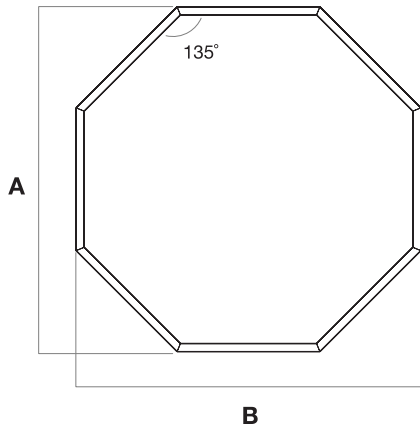

Model	Size	Direct Lm/Ft	Indirect Lm/Ft	CRI	Color Temp	Voltage
DTL OCTA	8 x 2FT 8 x 3FT 8 x 4FT Custom Sizes Available - Please Consult Factory	D 250 (min) - D 1200 (max)	I 250 (min) - I 1200 (max)	80 90	27K - 2700K 3K - 3000K 35K - 3500K 4K - 4000K 5K - 5000K	U - 120/277V H - 347V

Direct Distribution

Lambertian
Frosted Flat Lens

Lambertian
0.375" Frosted
Regressed Lens

Indirect Distribution

Lambertian
Frosted Lens

Batwing
Frosted Lens

Dimensions

W: 2.25"
H: 4.0"