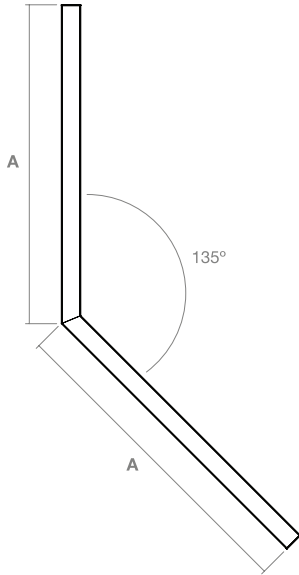

## Width/Height

W: 2.25"  
H: 4.0"

## Models: Dimensions

### L 60

Model	A
2' x 2'	26.3"
3' x 3'	38.3"
4' x 4'	50.3"

### L 90

Model	A
2' x 2'	25.5"
3' x 3'	37.5"
4' x 4'	49.5"

**L 120**

Model	A
2' x 2'	25"
3' x 3'	37"
4' x 4'	49"

**L 135**

Model	A
2' x 2'	24.8"
3' x 3'	36.8"
4' x 4'	48.8"

**Mounting Options**

Ø 4.5"  
Power Feed