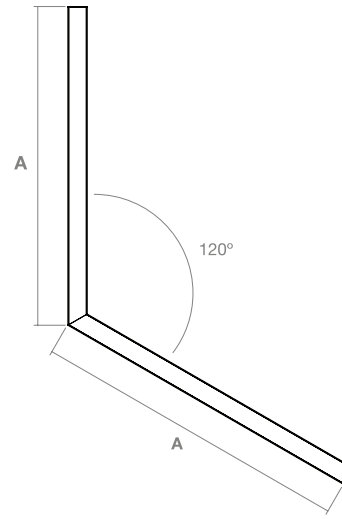

## Width/Height

W: 2.25"  
H: 4.0"

## Models: Dimensions

### L 60

Model	A
2' x 2'	26.3"
3' x 3'	38.3"
4' x 4'	50.3"

### L 90

Model	A
2' x 2'	25.5"
3' x 3'	37.5"
4' x 4'	49.5"

**L 120**

Model	A
2' x 2'	25"
3' x 3'	37"
4' x 4'	49"

**L 135**

Model	A
2' x 2'	24.8"
3' x 3'	36.8"
4' x 4'	48.8"

**Mounting Options**

Ø 4.5"  
Power Feed