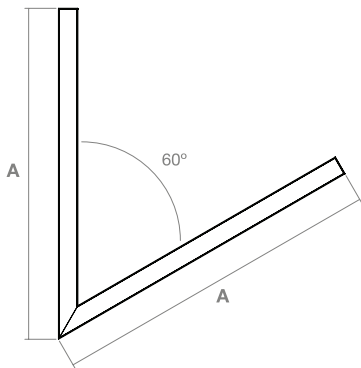

Distribution/Lens Options

Direct Distribution

Indirect Distribution

Width/Height

W: 2.25"
H: 4.0"

Models: Dimensions

L 60

Model	A
2' x 2'	26.3"
3' x 3'	38.3"
4' x 4'	50.3"