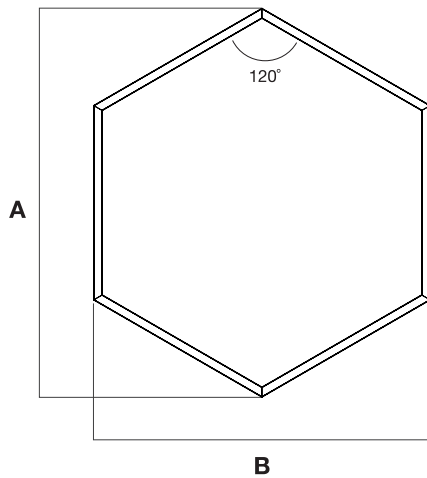

Model	Size	Direct Lm/Ft	Indirect Lm/Ft	CRI	Color Temp	Voltage
DTL HEX	6 x 2FT 6 x 3FT 6 x 4FT Custom Sizes Available - Please Consult Factory	D 250 (min) - D 1200 (max)	I 250 (min) - I 1200 (max)	80 90	27K - 2700K 3K - 3000K 35K - 3500K 4K - 4000K 5K - 5000K	U - 120/277V H - 347V

Direct Distribution

Lambertian
Frosted Flat Lens

Lambertian
0.375" Frosted
Regressed Lens

Indirect Distribution

Lambertian
Frosted Lens

Batwing
Frosted Lens

Dimensions

W: 2.25"
H: 4.0"