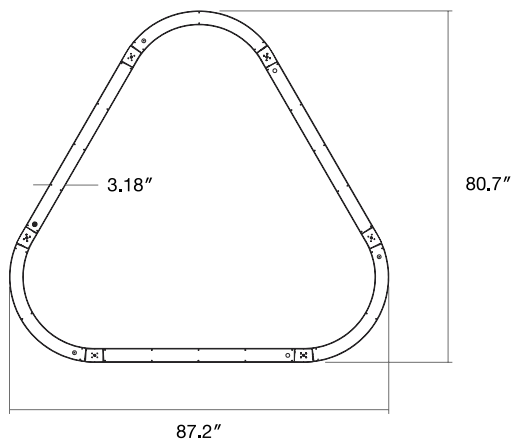

Wire Color	Wire Length	Canopy Finish		
CL - Clear Optional B - Black W - White	Length _____ 6' Standard	WH - White BLK - Black CU - Custom* Note: Please contact factory for custom finishes		

Dimensions

DTL Triangle 5x5

DTL Triangle 6x6

DTL Triangle 7x7

Distribution/Lens Options

Direct/Indirect Distribution

Lambertian
Direct: Frosted Flat
Lens

Lambertian
Indirect: Frosted Flat
Lens

Mounting Options