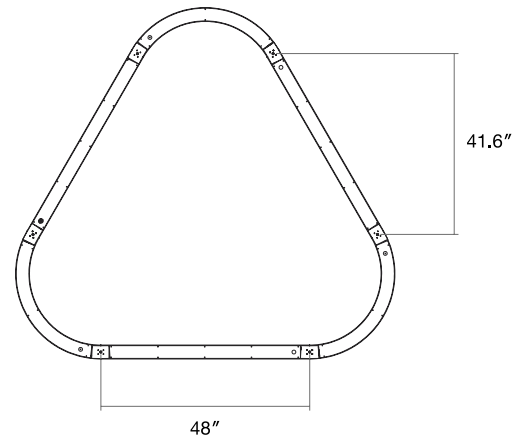

DTL Triangle 5x5

DTL Triangle 6x6

DTL Triangle 7x7

Distribution/Lens Options

Direct/Indirect Distribution

Lambertian
Direct: Frosted Flat
Lens

Lambertian
Indirect: Frosted Flat
Lens

Mounting Options

Ø 4.5"
Power Feed

Ø 2"
Non Power Feed

Aircraft Cable Canopy / Drywall Anchor

Mounting Locations

DTL Triangle 5x5

DTL Triangle 6x6

DTL Triangle 7x7

Finish Options