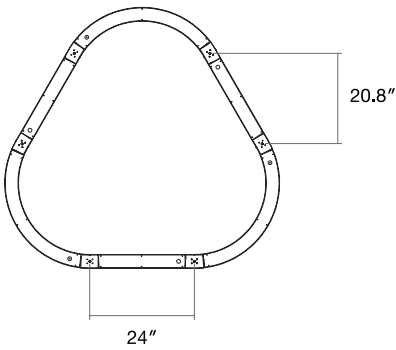

DTL Triangle 5x5

DTL Triangle 6x6

DTL Triangle 7x7

Distribution/Lens Options

Direct/Indirect Distribution

Lambertian
Direct: Frosted Flat
Lens

Lambertian
Indirect: Frosted Flat
Lens

Mounting Options

Ø 4.5"
Power Feed

Ø 2"
Non Power Feed

Aircraft Cable Canopy / Drywall Anchor

Mounting Locations

DTL Triangle 5x5

DTL Triangle 6x6

DTL Triangle 7x7

Finish Options