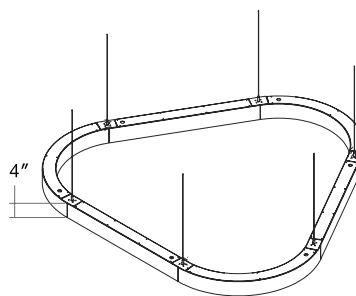

Controls	Circuits	Accessories	Wiring
N - None Optional SNS - Philips SNS 300 w/BLD & Daylight CLM - Encelium CLM LG - LG Dongle BT - Bluetooth Mesh EN - Enlighted Integral	1 - 1 Circuit 2 - 2 Circuit (direct/indirect)	N - None Optional 10kV - 10kV Surge Protection EM - Emergency Battery (5 or 6 Wire)* +GTD - Generator Transfer Device Note: EM - Emergency Battery, minimum size 36"	5 WIRE - 5 Wire Optional 6 WIRE - 6 Wire - Emergency Battery Option (black color only) N - 5 Leads

Wire Color	Wire Length	Canopy Finish		
CL - Clear Optional B - Black W - White	Length _____ 6' Standard	WH - White BLK - Black CU - Custom* Note: Please contact factory for custom finishes		

Dimensions

DTL Triangle 5x5

DTL Triangle 6x6

DTL Triangle 7x7

Distribution/Lens Options

Direct/Indirect Distribution

Lambertian
Direct: Frosted Flat
Lens

Lambertian
Indirect: Frosted Flat
Lens

Mounting Options