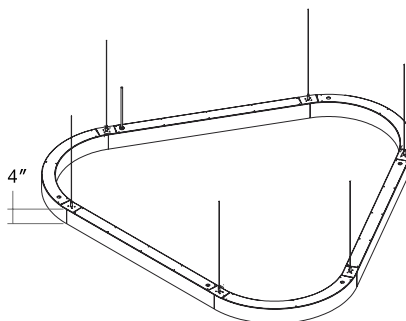

Wire Color	Wire Length	Canopy Finish		
CL - Clear Optional B - Black W - White	Length _____ 6' Standard	WH - White BLK - Black CU - Custom* Note: Please contact factory for custom finishes		

Dimensions

DTL Triangle 5x5

DTL Triangle 6x6

DTL Triangle 7x7

Distribution/Lens Options

Direct/Indirect Distribution

Lambertian
Direct: Frosted Flat
Lens

Lambertian
Indirect: Frosted Flat
Lens

Mounting Options