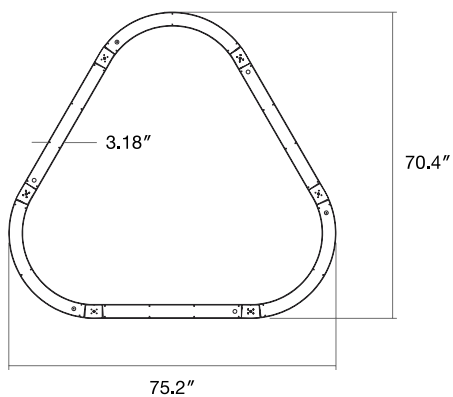

Specifications

Construction

Aluminum Extruded Body
Powder Coated Finish

Sizes

5' x 5'
6' x 6'
7' x 7'

Dimensions: WxLxH | Cross Section

5 x 5: 63.2" x 60" x 4" | 3.18"
6 x 6: 75.2" x 70.4" x 4" | 3.18"
7 x 7: 87.2" x 80.7" x 4" | 3.18"

Wire Color	Wire Length	Canopy Finish		
CL - Clear Optional B - Black W - White	Length _____ 6' Standard	WH - White BLK - Black CU - Custom* Note: Please contact factory for custom finishes		

Dimensions

DTL Triangle 5x5

DTL Triangle 6x6

DTL Triangle 7x7

Distribution/Lens Options

Direct/Indirect Distribution

Lambertian
Direct: Frosted Flat
Lens

Lambertian
Indirect: Frosted Flat
Lens

Mounting Options