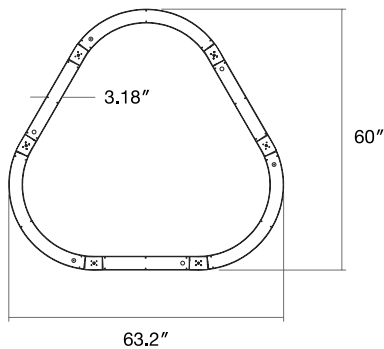

Dimensions

DTL Triangle 5x5