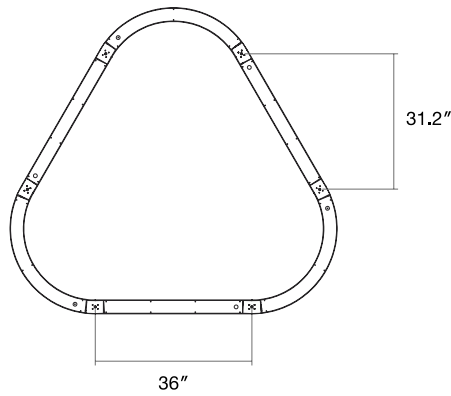

DTL Triangle 5x5

DTL Triangle 6x6

DTL Triangle 7x7

Distribution/Lens Options

Direct/Indirect Distribution

Lambertian
Direct: Frosted Flat
Lens

Lambertian
Indirect: Frosted Flat
Lens

Mounting Options

Ø 4.5"
Power Feed

Ø 2"
Non Power Feed

Aircraft Cable Canopy / Drywall Anchor

Mounting Locations

DTL Triangle 5x5

DTL Triangle 6x6

DTL Triangle 7x7

Finish Options