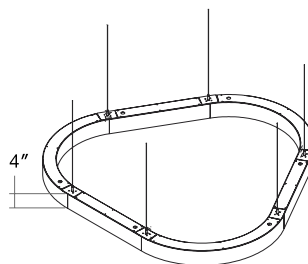

Dimensions

DTL Triangle 5x5