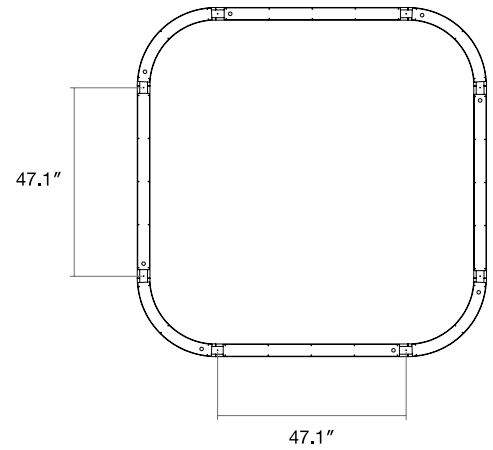

DTL Square 5x5

DTL Square 6x6

DTL Square 7x7

Distribution/Lens Options

Direct/Indirect Distribution

Lambertian
Direct: Frosted Flat
Lens

Lambertian
Indirect: Frosted Flat
Lens

Mounting Options

Ø 4.5"
Power Feed

Ø 2"
Non Power Feed

Aircraft Cable Canopy / Drywall Anchor

Mounting Locations

DTL Square 5x5

DTL Square 6x6

DTL Square 7x7

Finish Options