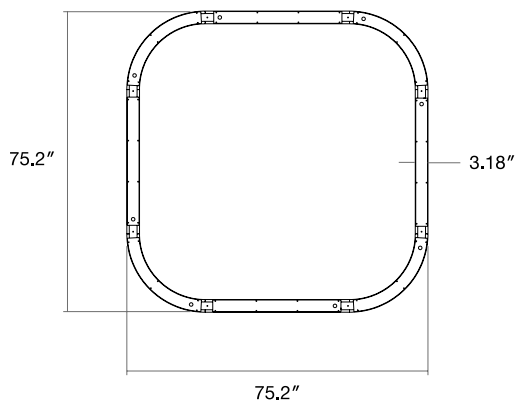

Specifications

Construction

Aluminum Extruded Body
Powder Coated Finish

Sizes

5' x 5'
6' x 6'
7' x 7'

Dimensions: WxLxH | Cross Section

5 x 5: 63.2" x 63.2" x 4" | 3.18"
6 x 6: 75.2" x 75.2" x 4" | 3.18"
7 x 7: 87.2" x 87.2" x 4" | 3.18"

DTL Square 5x5

DTL Square 6x6

DTL Square 7x7

Distribution/Lens Options

Direct/Indirect Distribution

Lambertian
Direct: Frosted Flat
Lens

Lambertian
Indirect: Frosted Flat
Lens

Mounting Options