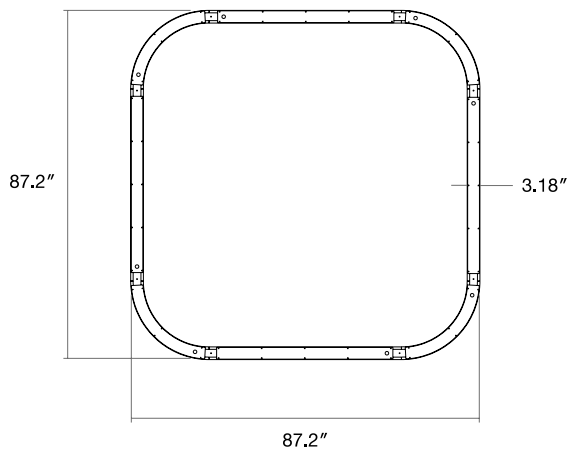

Wire Color	Wire Length	Canopy Finish		
CL - Clear Optional B - Black W - White	Length _____ 6' Standard	WH - White BLK - Black CU - Custom* Note: Please contact factory for custom finishes		

Dimensions

DTL Square 5x5

DTL Square 6x6

DTL Square 7x7

Distribution/Lens Options

Direct/Indirect Distribution

Lambertian
Direct: Frosted Flat
Lens

Lambertian
Indirect: Frosted Flat
Lens

Mounting Options