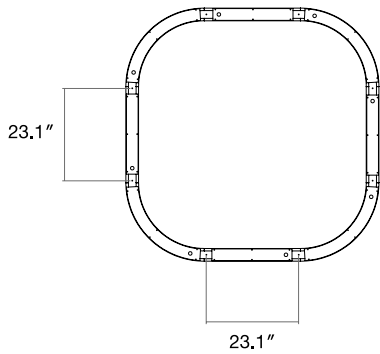

DTL Square 5x5

DTL Square 6x6

DTL Square 7x7

Distribution/Lens Options

Direct/Indirect Distribution

Lambertian
Direct: Frosted Flat
Lens

Lambertian
Indirect: Frosted Flat
Lens

Mounting Options

Ø 4.5"
Power Feed

Ø 2"
Non Power Feed

Aircraft Cable Canopy / Drywall Anchor

Mounting Locations

DTL Square 5x5

DTL Square 6x6

DTL Square 7x7

Finish Options