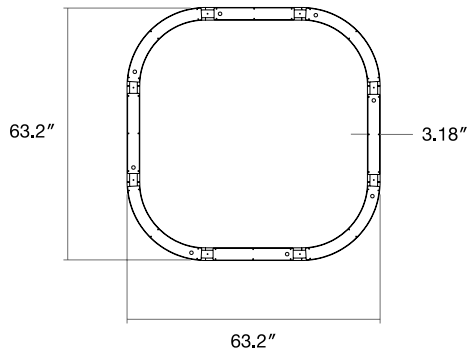

Dimensions

DTL Square 5x5