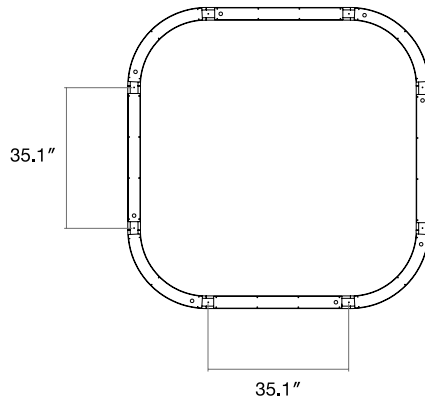

Specifications

Construction

Aluminum Extruded Body
Powder Coated Finish

Sizes

5' x 5'
6' x 6'
7' x 7'

Dimensions: WxLxH | Cross Section

5 x 5: 63.2" x 63.2" x 4" | 3.18"
6 x 6: 75.2" x 75.2" x 4" | 3.18"
7 x 7: 87.2" x 87.2" x 4" | 3.18"

DTL Square 5x5

DTL Square 6x6

DTL Square 7x7

Distribution/Lens Options

Direct/Indirect Distribution

Lambertian
Direct: Frosted Flat
Lens

Lambertian
Indirect: Frosted Flat
Lens

Mounting Options

Ø 4.5"
Power Feed

Ø 2"
Non Power Feed

Aircraft Cable Canopy / Drywall Anchor

Mounting Locations

DTL Square 5x5

DTL Square 6x6

DTL Square 7x7

Finish Options