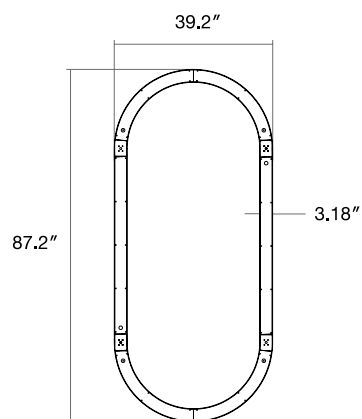

Specifications

Construction

Aluminum Extruded Body
Powder Coated Finish

Sizes

5' x 3'
6' x 3'
7' x 3'

Dimensions: WxLxH | Cross Section

5 x 3: 39.2" x 63.2" x 4" | 3.18"
6 x 3: 39.2" x 75.2" x 4" | 3.18"
7 x 3: 39.2" x 87.2" x 4" | 3.18"

Wire Color	Wire Length	Canopy Finish		
CL - Clear Optional B - Black W - White	Length _____ 6' Standard	WH - White BLK - Black CU - Custom* Note: Please contact factory for custom finishes		

Dimensions

DTL Oval 5x3

DTL Oval 6x3

DTL Oval 7x4

Distribution/Lens Options

Direct/Indirect Distribution

Lambertian
Direct: Frosted Flat
Lens

Lambertian
Indirect: Frosted Flat
Lens

Mounting Options