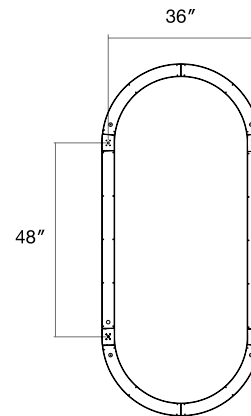

Specifications

Construction

Aluminum Extruded Body
Powder Coated Finish

Sizes

5' x 3'
6' x 3'
7' x 3'

Dimensions: WxLxH | Cross Section

5 x 3: 39.2" x 63.2" x 4" | 3.18"
6 x 3: 39.2" x 75.2" x 4" | 3.18"
7 x 3: 39.2" x 87.2" x 4" | 3.18"

Wire Color	Wire Length	Canopy Finish		
CL - Clear Optional B - Black W - White	Length _____ 6' Standard	WH - White BLK - Black CU - Custom* Note: Please contact factory for custom finishes		

Dimensions

DTL Oval 5x3

DTL Oval 6x3

DTL Oval 7x4

Distribution/Lens Options

Direct/Indirect Distribution

Lambertian
Direct: Frosted Flat
Lens

Lambertian
Indirect: Frosted Flat
Lens

Mounting Options

Ø 4.5"
Power Feed

Ø 2"
Non Power Feed

Aircraft Cable Canopy / Drywall Anchor

Mounting Locations

DTL Oval 5x3

DTL Oval 6x3

DTL Oval 7x3

Finish Options