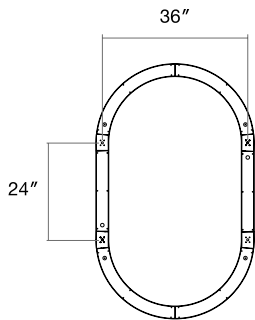

DTL Oval 5x3

DTL Oval 6x3

DTL Oval 7x4

Distribution/Lens Options

Direct/Indirect Distribution

Lambertian
Direct: Frosted Flat
Lens

Lambertian
Indirect: Frosted Flat
Lens

Mounting Options

Ø 4.5"
Power Feed

Ø 2"
Non Power Feed

Aircraft Cable Canopy / Drywall Anchor

Mounting Locations

DTL Oval 5x3

DTL Oval 6x3

DTL Oval 7x3

Finish Options