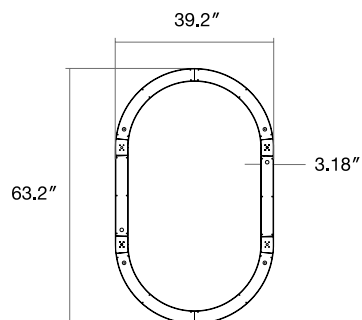

Dimensions

DTL Oval 5x3