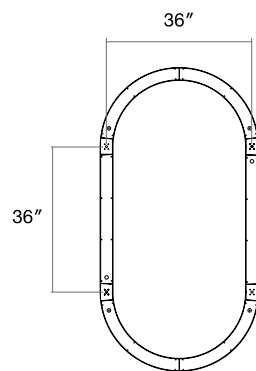

Wire Color	Wire Length	Canopy Finish		
CL - Clear Optional B - Black W - White	Length _____ 6' Standard	WH - White BLK - Black CU - Custom* Note: Please contact factory for custom finishes		

Dimensions

DTL Oval 5x3

DTL Oval 6x3

DTL Oval 7x4

Distribution/Lens Options

Direct/Indirect Distribution

Lambertian
Direct: Frosted Flat
Lens

Lambertian
Indirect: Frosted Flat
Lens

Mounting Options

Ø 4.5"
Power Feed

Ø 2"
Non Power Feed

Aircraft Cable Canopy / Drywall Anchor

Mounting Locations

DTL Oval 5x3

DTL Oval 6x3

DTL Oval 7x3

Finish Options