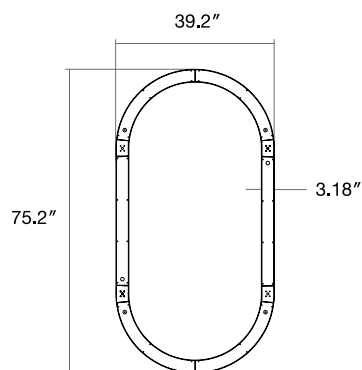

DTL Oval 6x3