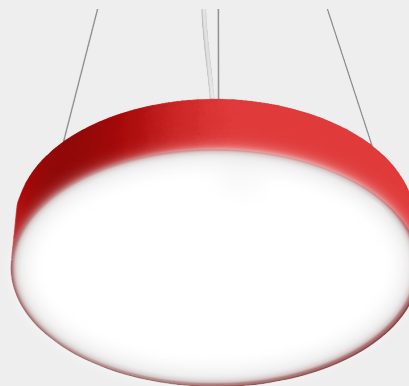

Date	Fixture	Project	Quantity
------	---------	---------	----------

Zip Cloud

Suspended

Features

- Architectural luminaire
- Sleek circular shape
- Pendant mounting
- 4 size options
- Multiple finishes
- Designed and Manufactured in North America
- 5 Year Warranty

Specifications

Construction

Aluminum extruded body
Dry and damp rated for indoor applications

Dimensions

Diameter: 18", 24", 36", 44"
Height: 4"

LED

Samsung LM281B Plus Pro, 3-Step MacAdam Binning
120 Lm/W
L70>200,000