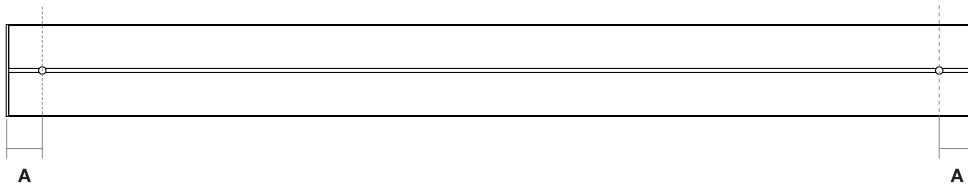

DTL SQR SD						1.5 DRL			
Model	Length/CR	Direct Lm/Ft	CRI	Color Temp	Voltage	Lens	Finish	Mounting	Driver
Controls	Accessories	Wiring	Wire Color	Wire Length	Canopy Finish				

Model	Length/CR	Direct Lm/Ft	CRI	Color Temp	Voltage	Lens
DTL SQR SD	2' - 8' (single units) Available in 6" increments CR - Continuous Run - Min 2', available in 6" increments - Specify Length	D 250 (min) - D 1200 (max)	80 90	27K - 2700K 3K - 3000K 35K - 3500K 4K - 4000K 5K - 5000K	U - 120/277V H - 347V	1.5 DRL - 1.5" Drop Lens

Dimensions

W: 3.18"
H: 3.2"

2': 24.2", 3': 36.2", 4': 48.2", 5': 60.2", 6': 72.2", 7': 84.2", 8': 96.2"
Actual Length = Nominal +.2"
A - Adjustable Distance 3" Standard (*custom distances available*)

Distribution/Lens