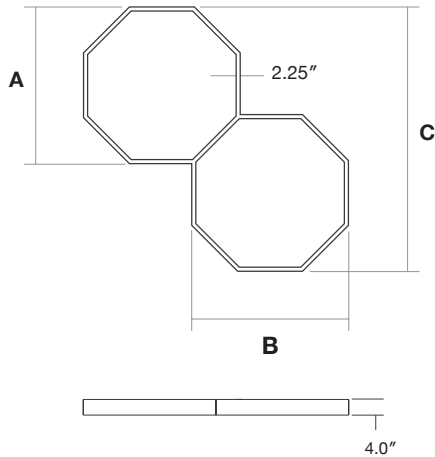

Linear Combinations

Line

Line-2

Line-3

Line-4

Octagon Dimensions

Octagon Size	A	B
Octa: 4Ft	119.3"	119.3"
Octa: 6Ft	177.3"	177.3"
Octa: 8Ft	235.2"	235.2"

Line Dimensions

Octagon Size	L-2	L-3	L-4
Hex: 4Ft	236.4"	353.5"	470.6"
Hex: 6Ft	352.3"	527.3"	702.4"
Hex: 8Ft	468.2"	701.2"	934.1"

Note: Custom combinations (lengths) available

Wave-Line

Wave Line-2

Wave Line-3

Wave Line-4

Wave Line-5

Octagon (2 units) Dimensions

Octagon Size	A	B	C
Octa: 4Ft	119.3"	119.3"	202.1"
Octa: 6Ft	177.3"	177.3"	301.1"
Octa: 8Ft	235.2"	235.2"	400"

Wave-Line Dimensions

Octagon Size	WL-2	WL-3	WL-4	WL-5
Octa: 4Ft	202.1"	284.9"	367.7"	450.5"
Octa: 6Ft	301.1"	424.8"	548.6"	672.3"
Octa: 8Ft	400"	564.7"	729.4"	894.2"