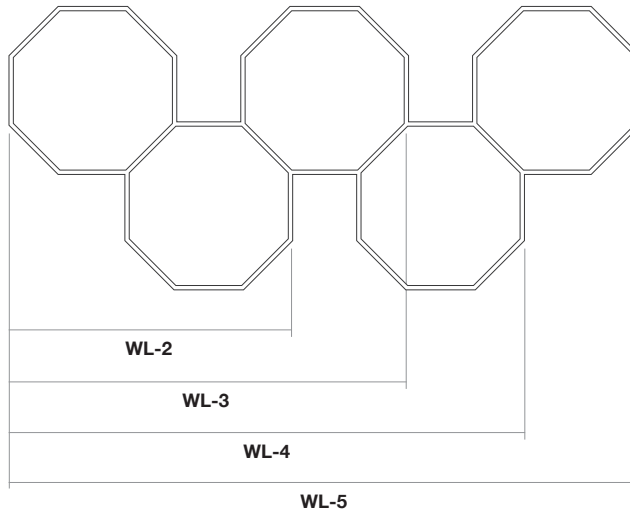

Linear Combinations

Line

Line-2

Line-3

Line-4

Octagon Dimensions

Octagon Size	A	B
Octa: 4Ft	119.3"	119.3"
Octa: 6Ft	177.3"	177.3"
Octa: 8Ft	235.2"	235.2"

Line Dimensions

Octagon Size	L-2	L-3	L-4
Hex: 4Ft	236.4"	353.5"	470.6"
Hex: 6Ft	352.3"	527.3"	702.4"
Hex: 8Ft	468.2"	701.2"	934.1"

Note: Custom combinations (lengths) available

Wave-Line

Wave Line-2

Wave Line-3

Wave Line-4

Wave Line-5

Octagon (2 units) Dimensions

Octagon Size	A	B	C
Octa: 4Ft	119.3"	119.3"	202.1"
Octa: 6Ft	177.3"	177.3"	301.1"
Octa: 8Ft	235.2"	235.2"	400"

Wave-Line Dimensions

Octagon Size	WL-2	WL-3	WL-4	WL-5
Octa: 4Ft	202.1"	284.9"	367.7"	450.5"
Octa: 6Ft	301.1"	424.8"	548.6"	672.3"
Octa: 8Ft	400"	564.7"	729.4"	894.2"