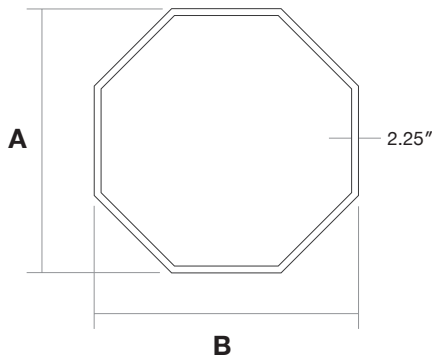

Lens Options

Direct Distribution

Standard
Frosted Flat

Frosted
0.25" Regressed

Lens Options

Indirect Distribution

Standard
Frosted

Batwing

Linear Combinations

Line

Line-2

Line-3

Line-4

Octagon Dimensions

Octagon Size	A	B
Octa: 4Ft	119.3"	119.3"
Octa: 6Ft	177.3"	177.3"
Octa: 8Ft	235.2"	235.2"

Line Dimensions

Octagon Size	L-2	L-3	L-4
Hex: 4Ft	236.4"	353.5"	470.6"
Hex: 6Ft	352.3"	527.3"	702.4"
Hex: 8Ft	468.2"	701.2"	934.1"

Note: Custom combinations (lengths) available

Wave-Line

Wave Line-2

Wave Line-3

Wave Line-4

Wave Line-5

Octagon (2 units) Dimensions

Octagon Size	A	B	C
Octa: 4Ft	119.3"	119.3"	202.1"
Octa: 6Ft	177.3"	177.3"	301.1"
Octa: 8Ft	235.2"	235.2"	400"

Wave-Line Dimensions

Octagon Size	WL-2	WL-3	WL-4	WL-5
Octa: 4Ft	202.1"	284.9"	367.7"	450.5"
Octa: 6Ft	301.1"	424.8"	548.6"	672.3"
Octa: 8Ft	400"	564.7"	729.4"	894.2"