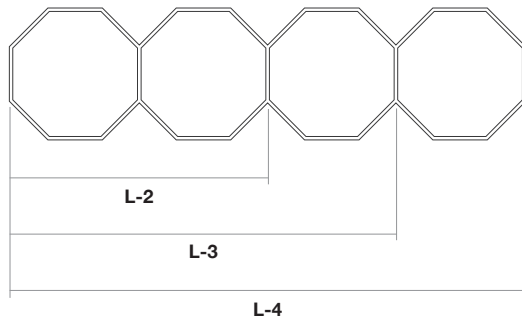

Lens Options

Direct Distribution

Standard
Frosted Flat

Frosted
0.25" Regressed

Lens Options

Indirect Distribution

Standard
Frosted

Batwing

Linear Combinations

Line

Line-2

Line-3

Line-4

Octagon Dimensions

Octagon Size	A	B
Octa: 4Ft	119.3"	119.3"
Octa: 6Ft	177.3"	177.3"
Octa: 8Ft	235.2"	235.2"

Line Dimensions

Octagon Size	L-2	L-3	L-4
Hex: 4Ft	236.4"	353.5"	470.6"
Hex: 6Ft	352.3"	527.3"	702.4"
Hex: 8Ft	468.2"	701.2"	934.1"

Note: Custom combinations (lengths) available

Wave-Line

Wave Line-2

Wave Line-3

Wave Line-4

Wave Line-5

Octagon (2 units) Dimensions

Octagon Size	A	B	C
Octa: 4Ft	119.3"	119.3"	202.1"
Octa: 6Ft	177.3"	177.3"	301.1"
Octa: 8Ft	235.2"	235.2"	400"

Wave-Line Dimensions

Octagon Size	WL-2	WL-3	WL-4	WL-5
Octa: 4Ft	202.1"	284.9"	367.7"	450.5"
Octa: 6Ft	301.1"	424.8"	548.6"	672.3"
Octa: 8Ft	400"	564.7"	729.4"	894.2"