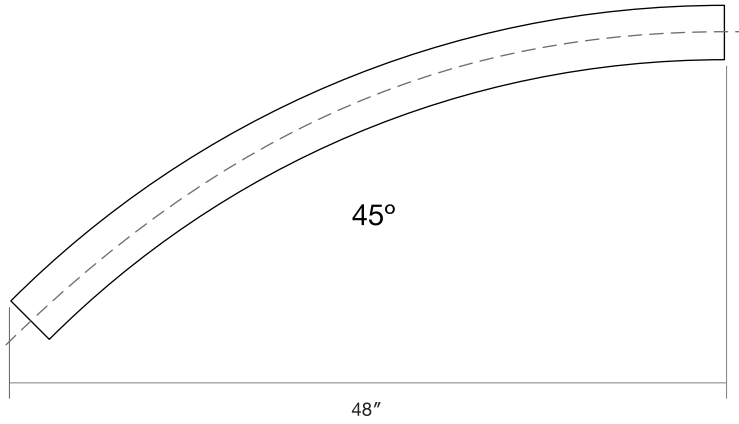

Dimensions

W: 3.18"
H: 4.125"

Note: End Cap Thickness=0.1".
Add additional two End Cap thickness of 0.2" to length

Distribution/Lens Options

Direct/Indirect Distribution

Mounting