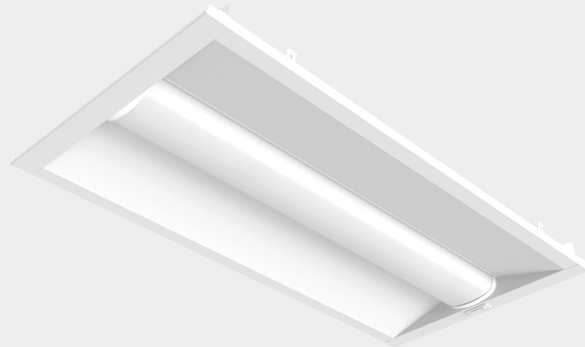

Date	Fixture	Project	Quantity
------	---------	---------	----------

Del Snap 2.0

Metric Troffer

Features

- LED Metric Troffer fixture
- Steel construction
- Diffused acrylic lens
- Easy lay-in installation
- General ceiling light applications
- Dry and damp rated
- Designed and manufactured in North America
- 5 Year Warranty

Specifications

Construction

Steel Body
Power Coated Finish

Dimensions: WxHxL

DS Metric 300x1200: 295mm x 106.4 mm x 1195 mm
 DS Metric 300x1500: 295mm x 106.4 mm x 1495 mm
 DS Metric 500x500: 495mm x 106.4 mm x 495 mm
 DS Metric 500x1200: 495mm x 106.4 mm x 1195 mm
 DS Metric 500x1500: 495mm x 106.4 mm x 1495 mm
 DS Metric 600x1500: 595mm x 106.4 mm x 1495 mm

LED

Samsung LM281B Plus Pro, 3-Step MacAdam Binning
 200,000+ Life Hours (L70)

Efficacy

130 Lm/W

Watts

DS Metric: 300x1200: 20W - 60W
 DS Metric: 300x1500: 20W - 60W
 DS Metric: 500x500: 20W - 30W
 DS Metric: 500x1200: 20W - 60W
 DS Metric: 500x1500: 20W - 60W
 DS Metric: 600x1500: 20W - 60W