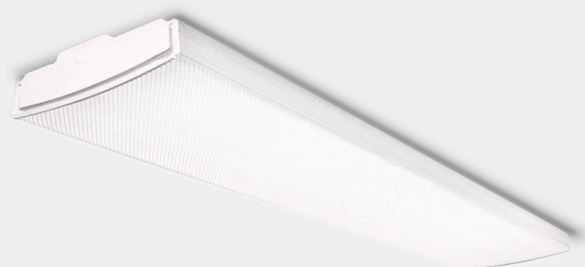

Date	Fixture	Project	Quantity
------	---------	---------	----------

Del Wrap

Surface Wrap Around

Features

- LED surface wrap around fixture
- Curved prismatic diffuser
- Minimal maintenance
- Easy installation
- Minimal lamp image
- Dry and damp rated
- Designed and manufactured in North America
- 5 Year Warranty

Specifications

Construction

Steel Housing

Dimensions

9.83"W x 2.56"H x 47.83"L

LED

Samsung LM281B Plus Pro, 3-Step MacAdam Binning
180,000+ Life Hours (L70)

Efficacy