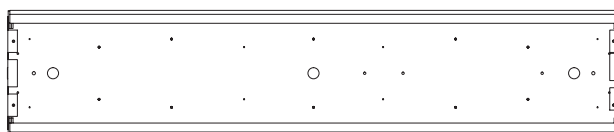

Sample Configuration: DEL WRAP - 30 - 80 - 4K - U - PR - WH - 10 - N

DEL WRAP					PR	WH	10		
Model	Watts	CRI	Color Temp	Voltage	Lens	Finish	Width	Accessories	

Model	Watts	CRI	Color Temp	Voltage	Lens	Finish	Width	Accessories
DEL WRAP	20 30 40 60	80 90	3K - 3000K 35K - 3500K 4K - 4000K 5K - 5000K	U - 120/277V H - 347V	PR - Prismatic Lens	WH - White BLK - Black	10 - 10"	N - None <i>Optional</i> OCC - Occupancy Sensor (on/off) 10kV - 10kV Surge Protection

Dimensions

W: 9.827"
H: 2.566"

L: 47.826"

Output Performance

Model	Watts	Lm/W	Delivered Lumens
Del Wrap	20	152.6	3,052
	30	151.7	4,551
	40	150.7	6,028
	60	148.8	8,928