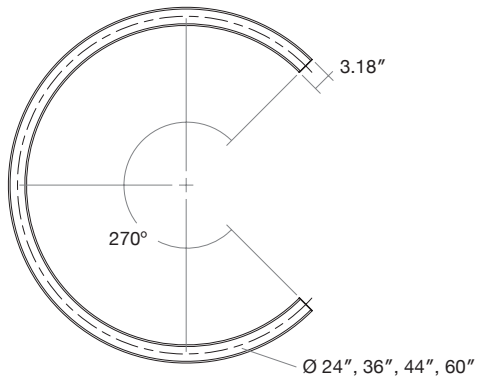

LED

L90>70,000

Samsung 301 3-Step MacAdam Binning

4000K 120 Lm/W

3500K 116 Lm/W

3000K 112 Lm/W

90 CRI 85%

Lens

Dimensions