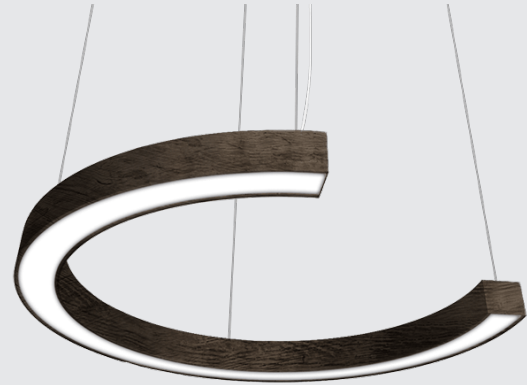

Fixture: _____ QTY: _____ Project : _____

Thinline C

Designer Series | Suspended Direct

Enhance your space with our designer line of luminaires. Our premium vinyl finish offers a range of patterns and textures that provide a stunning and realistic finish.

Features

Contemporary design. C shaped fixture. Direct distribution. Available in 4 different sizes. Multiple vinyl finishes. Dry and Damp rated.

cULus Listed

Designed and manufactured in North America
5 Year Warranty