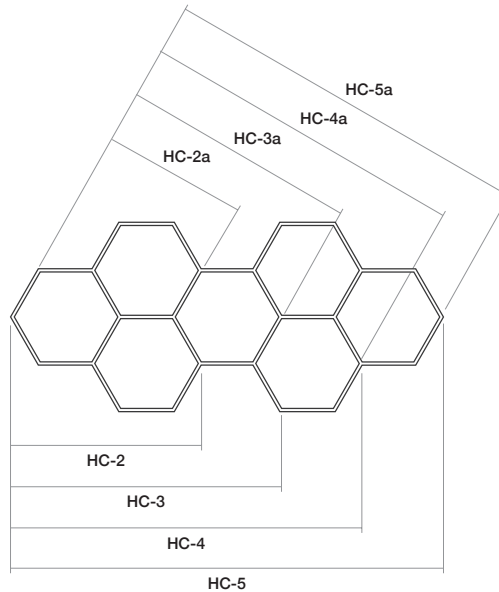

Lens Options

Direct Distribution

Standard
Frosted Flat

Frosted
0.25" Regressed

Lens Options

Indirect Distribution

Standard
Frosted

Batwing

Honeycomb Combinations

Honeycomb 1

Honeycomb 3

Honeycomb 4

Honeycomb 6

Honeycomb 7

Honeycomb 1 - Dimensions

Hexagon Size	A	B	C
Hex: 4 Ft	86.3"	99.6"	170.3"
Hex: 6 Ft	127.8"	147.6"	253.4"
Hex: 8 Ft	169.4"	195.6"	336.6"

Honeycomb-1 Combinations - Dimensions

Hexagon Size	HC-2	HC-3	HC-4	HC-5	HC-2a	HC-3a	HC-4a	HC-5a
Hex: 4 Ft	172.35"	245.1"	317.85"	390.6"	170.3"	212.26"	296.3"	338.3"
Hex: 6 Ft	265.35"	365.1"	473.85"	582.6"	253.4"	316.2"	379.0"	504.5"
Hex: 8 Ft	340.35"	485.1"	629.85"	774.6"	336.6"	420.1"	503.7"	670.8"

Note: Custom combinations (lengths) available

Honeycomb 2

Honeycomb 2

Honeycomb 3

Honeycomb 6

Honeycomb 9

Honeycomb 2 - Dimensions

Hexagon Size	A	B	C
Hex: 4 Ft	86.3"	99.6"	170.3"
Hex: 6 Ft	127.8"	147.6"	253.4"
Hex: 8 Ft	169.4"	195.6"	336.6"