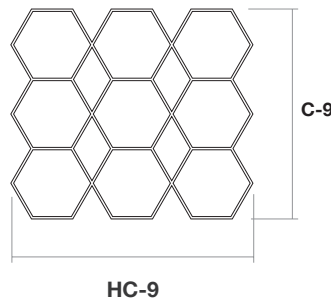

Note: Custom combinations (lengths) available

Honeycomb 3

Honeycomb 4

Honeycomb 9

Honeycomb 16

Honeycomb 3 - Dimensions

Hexagon Size	A	B	C
Hex: 4 Ft	99.6"	86.3"	196.6"
Hex: 6 Ft	147.6"	127.8"	292.6"
Hex: 8 Ft	195.6"	169.4"	388.6"

Honeycomb-3 Combinations - Dimensions

Hexagon Size	HC-4	HC-9	HC-16	C-4	C-9	C-16
Hex: 4 Ft	170.3"	254.3"	338.3"	196.6"	293.6"	390.6"
Hex: 6 Ft	253.4"	379.0"	504.6"	292.6"	437.6"	582.6"
Hex: 8 Ft	336.6"	503.7"	670.8"	388.6"	581.6"	774.6"

Note: Custom combinations (lengths) available

Honeycomb 4

Honeycomb 4

Honeycomb 9

Honeycomb 16

Honeycomb 4 - Dimensions

Hexagon Size	A	B	C
Hex: 4 Ft	86.3"	99.6"	170.3"
Hex: 6 Ft	127.8"	147.6"	253.4"
Hex: 8 Ft	169.4"	195.6"	336.6"

Honeycomb-4 Combinations - Dimensions

Hexagon Size	HC-4	HC-9	HC-16	C-4	C-9	C-16
Hex: 4 Ft	196.6"	293.6"	390.6"	170.3"	254.3"	338.3"
Hex: 6 Ft	292.6"	437.6"	582.6"	253.4"	379.0"	504.6"
Hex: 8 Ft	388.6"	581.6"	774.6"	336.6"	503.7"	670.8"