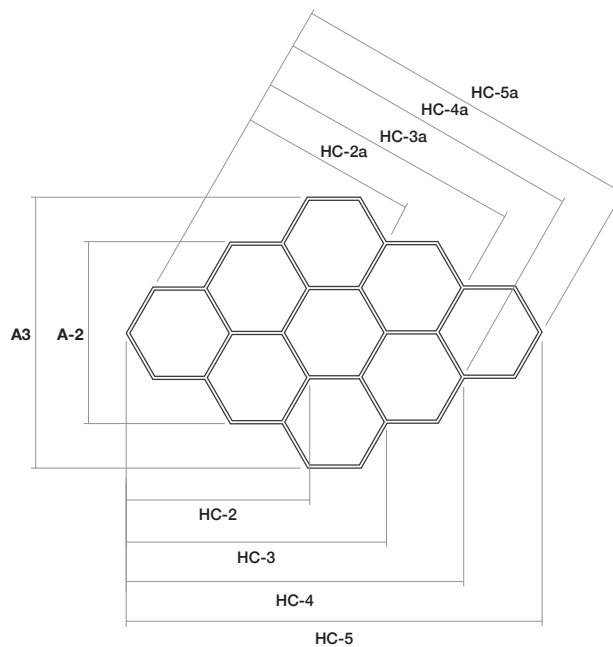

Honeycomb Combinations

Honeycomb 1

Honeycomb 3

Honeycomb 4

Honeycomb 6

Honeycomb 7

Honeycomb 1 - Dimensions

Hexagon Size	A	B	C
Hex: 4 Ft	86.3"	99.6"	170.3"
Hex: 6 Ft	127.8"	147.6"	253.4"
Hex: 8 Ft	169.4"	195.6"	336.6"

Honeycomb-1 Combinations - Dimensions

Hexagon Size	HC-2	HC-3	HC-4	HC-5	HC-2a	HC-3a	HC-4a	HC-5a
Hex: 4 Ft	172.35"	245.1"	317.85"	390.6"	170.3"	212.26"	296.3"	338.3"
Hex: 6 Ft	265.35"	365.1"	473.85"	582.6"	253.4"	316.2"	379.0"	504.5"
Hex: 8 Ft	340.35"	485.1"	629.85"	774.6"	336.6"	420.1"	503.7"	670.8"

Note: Custom combinations (lengths) available

Honeycomb 2

Honeycomb 2

Honeycomb 3

Honeycomb 6

Honeycomb 9

Honeycomb 2 - Dimensions

Hexagon Size	A	B	C
Hex: 4 Ft	86.3"	99.6"	170.3"
Hex: 6 Ft	127.8"	147.6"	253.4"
Hex: 8 Ft	169.4"	195.6"	336.6"

Honeycomb-2 Combinations - Dimensions

Hexagon Size	A-2	A-3	HC-2	HC-3	HC-4	HC-5	HC-2a	HC-3a	HC-4a	HC-5a
Hex: 4 Ft	170.3"	254.3"	172.35"	245.1"	317.85"	390.6"	170.3"	254.3"	296.3"	338.3"
Hex: 6 Ft	253.4"	379.0"	265.35"	365.1"	473.85"	582.6"	253.4"	316.2"	316.2"	441.8"
Hex: 8 Ft	336.6"	503.7"	340.35"	485.1"	629.85"	774.6"	336.6"	420.1"	587.25"	670.8"