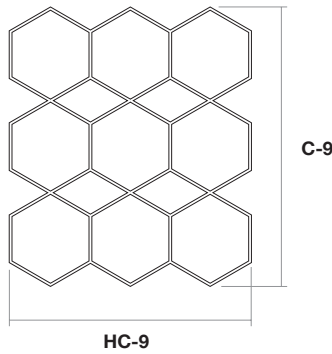

Honeycomb-2 Combinations - Dimensions

Hexagon Size	A-2	A-3	HC-2	HC-3	HC-4	HC-5	HC-2a	HC-3a	HC-4a	HC-5a
Hex: 4 Ft	170.3"	254.3"	172.35"	245.1"	317.85"	390.6"	170.3"	254.3"	296.3"	338.3"
Hex: 6 Ft	253.4"	379.0"	265.35"	365.1"	473.85"	582.6"	253.4"	316.2"	316.2"	441.8"
Hex: 8 Ft	336.6"	503.7"	340.35"	485.1"	629.85"	774.6"	336.6"	420.1"	587.25"	670.8"

Note: Custom combinations (lengths) available

Honeycomb 3

Honeycomb 4

Honeycomb 9

Honeycomb 16

Honeycomb 3 - Dimensions

Hexagon Size	A	B	C
Hex: 4 Ft	99.6"	86.3"	196.6"
Hex: 6 Ft	147.6"	127.8"	292.6"
Hex: 8 Ft	195.6"	169.4"	388.6"

Honeycomb-3 Combinations - Dimensions

Hexagon Size	HC-4	HC-9	HC-16	C-4	C-9	C-16
Hex: 4 Ft	170.3"	254.3"	338.3"	196.6"	293.6"	390.6"
Hex: 6 Ft	253.4"	379.0"	504.6"	292.6"	437.6"	582.6"
Hex: 8 Ft	336.6"	503.7"	670.8"	388.6"	581.6"	774.6"

Note: Custom combinations (lengths) available

Honeycomb 4

Honeycomb 4

Honeycomb 9

Honeycomb 16

Honeycomb 4 - Dimensions

Hexagon Size	A	B	C
Hex: 4 Ft	86.3"	99.6"	170.3"
Hex: 6 Ft	127.8"	147.6"	253.4"
Hex: 8 Ft	169.4"	195.6"	336.6"