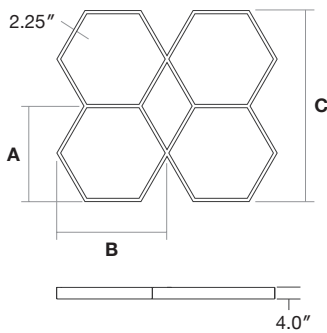

Note: Custom combinations (lengths) available

Honeycomb 3

Honeycomb 4

Honeycomb 9

Honeycomb 16

Honeycomb 3 - Dimensions

Hexagon Size	A	B	C
Hex: 4 Ft	99.6"	86.3"	196.6"
Hex: 6 Ft	147.6"	127.8"	292.6"
Hex: 8 Ft	195.6"	169.4"	388.6"

Honeycomb-3 Combinations - Dimensions

Hexagon Size	HC-4	HC-9	HC-16	C-4	C-9	C-16
Hex: 4 Ft	170.3"	254.3"	338.3"	196.6"	293.6"	390.6"
Hex: 6 Ft	253.4"	379.0"	504.6"	292.6"	437.6"	582.6"
Hex: 8 Ft	336.6"	503.7"	670.8"	388.6"	581.6"	774.6"

Note: Custom combinations (lengths) available

Honeycomb 4

Honeycomb 4

Honeycomb 9

Honeycomb 16

Honeycomb 4 - Dimensions

Hexagon Size	A	B	C
Hex: 4 Ft	86.3"	99.6"	170.3"
Hex: 6 Ft	127.8"	147.6"	253.4"
Hex: 8 Ft	169.4"	195.6"	336.6"

Honeycomb-4 Combinations - Dimensions

Hexagon Size	HC-4	HC-9	HC-16	C-4	C-9	C-16
Hex: 4 Ft	196.6"	293.6"	390.6"	170.3"	254.3"	338.3"
Hex: 6 Ft	292.6"	437.6"	582.6"	253.4"	379.0"	504.6"
Hex: 8 Ft	388.6"	581.6"	774.6"	336.6"	503.7"	670.8"