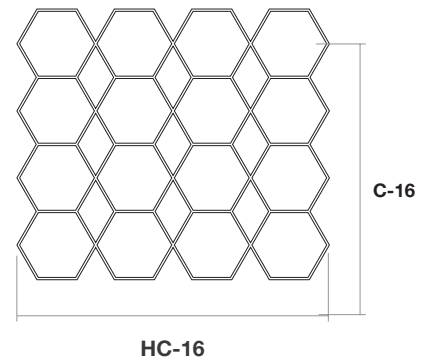

Note: Custom combinations (lengths) available

Honeycomb 3

Honeycomb 4

Honeycomb 9

Honeycomb 16

Honeycomb 3 - Dimensions

Hexagon Size	A	B	C
Hex: 4 Ft	99.6"	86.3"	196.6"
Hex: 6 Ft	147.6"	127.8"	292.6"
Hex: 8 Ft	195.6"	169.4"	388.6"

Honeycomb-3 Combinations - Dimensions

Hexagon Size	HC-4	HC-9	HC-16	C-4	C-9	C-16
Hex: 4 Ft	170.3"	254.3"	338.3"	196.6"	293.6"	390.6"
Hex: 6 Ft	253.4"	379.0"	504.6"	292.6"	437.6"	582.6"
Hex: 8 Ft	336.6"	503.7"	670.8"	388.6"	581.6"	774.6"

Note: Custom combinations (lengths) available

Honeycomb 4

Honeycomb 4

Honeycomb 9

Honeycomb 16

Honeycomb 4 - Dimensions

Hexagon Size	A	B	C
Hex: 4 Ft	86.3"	99.6"	170.3"
Hex: 6 Ft	127.8"	147.6"	253.4"
Hex: 8 Ft	169.4"	195.6"	336.6"

Honeycomb-4 Combinations - Dimensions

Hexagon Size	HC-4	HC-9	HC-16	C-4	C-9	C-16
Hex: 4 Ft	196.6"	293.6"	390.6"	170.3"	254.3"	338.3"
Hex: 6 Ft	292.6"	437.6"	582.6"	253.4"	379.0"	504.6"
Hex: 8 Ft	388.6"	581.6"	774.6"	336.6"	503.7"	670.8"