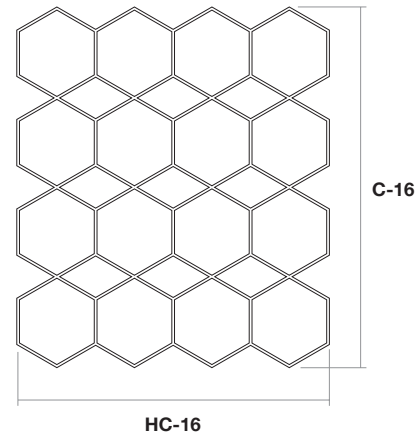

Honeycomb-2 Combinations - Dimensions

Hexagon Size	A-2	A-3	HC-2	HC-3	HC-4	HC-5	HC-2a	HC-3a	HC-4a	HC-5a
Hex: 4 Ft	170.3"	254.3"	172.35"	245.1"	317.85"	390.6"	170.3"	254.3"	296.3"	338.3"
Hex: 6 Ft	253.4"	379.0"	265.35"	365.1"	473.85"	582.6"	253.4"	316.2"	316.2"	441.8"
Hex: 8 Ft	336.6"	503.7"	340.35"	485.1"	629.85"	774.6"	336.6"	420.1"	587.25"	670.8"

Note: Custom combinations (lengths) available

Honeycomb 3

Honeycomb 4

Honeycomb 9

Honeycomb 16

Honeycomb 3 - Dimensions

Hexagon Size	A	B	C
Hex: 4 Ft	99.6"	86.3"	196.6"
Hex: 6 Ft	147.6"	127.8"	292.6"
Hex: 8 Ft	195.6"	169.4"	388.6"

Honeycomb-3 Combinations - Dimensions

Hexagon Size	HC-4	HC-9	HC-16	C-4	C-9	C-16
Hex: 4 Ft	170.3"	254.3"	338.3"	196.6"	293.6"	390.6"
Hex: 6 Ft	253.4"	379.0"	504.6"	292.6"	437.6"	582.6"
Hex: 8 Ft	336.6"	503.7"	670.8"	388.6"	581.6"	774.6"

Note: Custom combinations (lengths) available

Honeycomb 4

Honeycomb 4

Honeycomb 9

Honeycomb 16

Honeycomb 4 - Dimensions

Hexagon Size	A	B	C
Hex: 4 Ft	86.3"	99.6"	170.3"
Hex: 6 Ft	127.8"	147.6"	253.4"
Hex: 8 Ft	169.4"	195.6"	336.6"