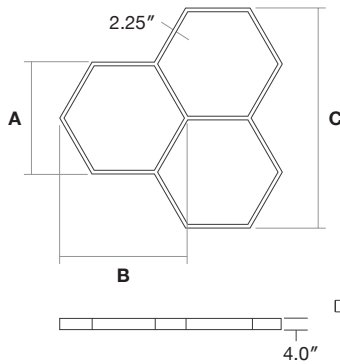

Honeycomb Combinations

Honeycomb 1

Honeycomb 3

Honeycomb 4

Honeycomb 6

Honeycomb 7

Honeycomb 1 - Dimensions

Hexagon Size	A	B	C
Hex: 4 Ft	86.3"	99.6"	170.3"
Hex: 6 Ft	127.8"	147.6"	253.4"
Hex: 8 Ft	169.4"	195.6"	336.6"

Honeycomb-1 Combinations - Dimensions

Hexagon Size	HC-2	HC-3	HC-4	HC-5	HC-2a	HC-3a	HC-4a	HC-5a
Hex: 4 Ft	172.35"	245.1"	317.85"	390.6"	170.3"	212.26"	296.3"	338.3"
Hex: 6 Ft	265.35"	365.1"	473.85"	582.6"	253.4"	316.2"	379.0"	504.5"
Hex: 8 Ft	340.35"	485.1"	629.85"	774.6"	336.6"	420.1"	503.7"	670.8"

Note: Custom combinations (lengths) available

Honeycomb 2

Honeycomb 2

Honeycomb 3

Honeycomb 6

Honeycomb 9

Honeycomb 2 - Dimensions

Hexagon Size	A	B	C
Hex: 4 Ft	86.3"	99.6"	170.3"
Hex: 6 Ft	127.8"	147.6"	253.4"
Hex: 8 Ft	169.4"	195.6"	336.6"

Honeycomb-2 Combinations - Dimensions

Hexagon Size	A-2	A-3	HC-2	HC-3	HC-4	HC-5	HC-2a	HC-3a	HC-4a	HC-5a
Hex: 4 Ft	170.3"	254.3"	172.35"	245.1"	317.85"	390.6"	170.3"	254.3"	296.3"	338.3"
Hex: 6 Ft	253.4"	379.0"	265.35"	365.1"	473.85"	582.6"	253.4"	316.2"	316.2"	441.8"
Hex: 8 Ft	336.6"	503.7"	340.35"	485.1"	629.85"	774.6"	336.6"	420.1"	587.25"	670.8"