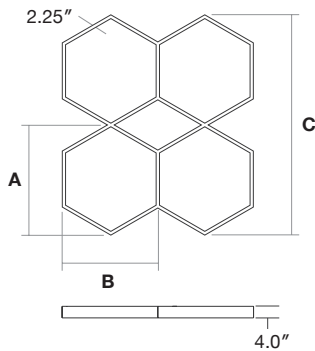

Honeycomb-2 Combinations - Dimensions

Hexagon Size	A-2	A-3	HC-2	HC-3	HC-4	HC-5	HC-2a	HC-3a	HC-4a	HC-5a
Hex: 4 Ft	170.3"	254.3"	172.35"	245.1"	317.85"	390.6"	170.3"	254.3"	296.3"	338.3"
Hex: 6 Ft	253.4"	379.0"	265.35"	365.1"	473.85"	582.6"	253.4"	316.2"	316.2"	441.8"
Hex: 8 Ft	336.6"	503.7"	340.35"	485.1"	629.85"	774.6"	336.6"	420.1"	587.25"	670.8"

Note: Custom combinations (lengths) available

Honeycomb 3

Honeycomb 4

Honeycomb 9

Honeycomb 16

Honeycomb 3 - Dimensions

Hexagon Size	A	B	C
Hex: 4 Ft	99.6"	86.3"	196.6"
Hex: 6 Ft	147.6"	127.8"	292.6"
Hex: 8 Ft	195.6"	169.4"	388.6"

Honeycomb-3 Combinations - Dimensions

Hexagon Size	HC-4	HC-9	HC-16	C-4	C-9	C-16
Hex: 4 Ft	170.3"	254.3"	338.3"	196.6"	293.6"	390.6"
Hex: 6 Ft	253.4"	379.0"	504.6"	292.6"	437.6"	582.6"
Hex: 8 Ft	336.6"	503.7"	670.8"	388.6"	581.6"	774.6"

Note: Custom combinations (lengths) available

Honeycomb 4

Honeycomb 4

Honeycomb 9

Honeycomb 16

Honeycomb 4 - Dimensions

Hexagon Size	A	B	C
Hex: 4 Ft	86.3"	99.6"	170.3"
Hex: 6 Ft	127.8"	147.6"	253.4"
Hex: 8 Ft	169.4"	195.6"	336.6"