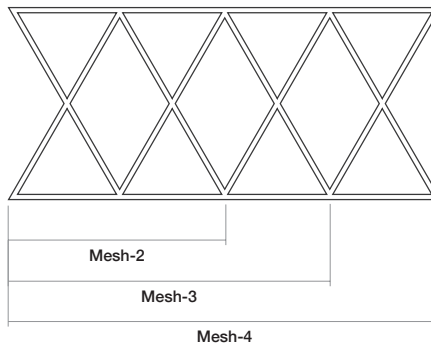

### Lens Options

Indirect Distribution

Standard  
Frosted

Batwing

## Triangle Combinations

### Mesh 1

Mesh 4

Mesh 6

Mesh 8

#### Mesh 1 - Dimensions

Hexagon Size	A	B
Hex: 4 Ft	86.25"	100.9"
Hex: 6 Ft	127.8"	148.9"
Hex: 8 Ft	169.4"	196.9"