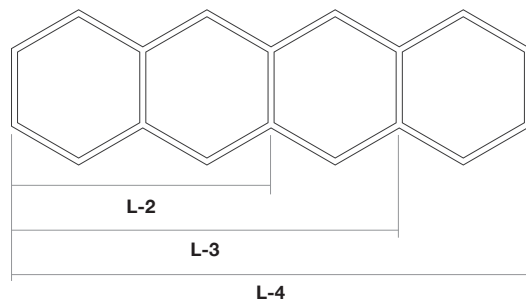

Linear Combinations

Line

Line 2

Line 3

Line 4

Hexagon Dimensions

Hexagon Size	A	B
Hex: 4Ft	99.6"	86.3"
Hex: 6Ft	147.6"	127.8"
Hex: 8Ft	195.6"	169.4"

Hex-Line Dimensions

Hexagon Size	L-2	L-3	L-4
Hex: 4Ft	170.3"	254.3"	338.3"
Hex: 6Ft	253.4"	379.0"	504.6"
Hex: 8Ft	336.6"	503.7"	670.8"

Note: Custom combinations (lengths) available

Wave-Line

Wave-Line 2

Wave-Line 3

Wave-Line 4

Wave-Line 5

Hexagon (2 units) Dimensions

Hexagon Size	A	B	C
Hex: 4Ft	86.3"	99.6"	128.3"
Hex: 6Ft	127.8"	147.6"	190.6"
Hex: 8Ft	195.6"	195.6"	253.0"

Wave-Line Dimensions

Hexagon Size	WL-2	WL-3	WL-4	WL-5
Hex: 4Ft	172.35"	245.1"	317.85"	390.6"
Hex: 6Ft	265.35"	365.1"	473.85"	582.60"
Hex: 8Ft	340.35"	485.1"	629.85"	774.6"

Note: Custom combinations (lengths) available

X-Line

X-Line 2

X-Line 3

X-Line 4

Hexagon Dimensions

Hexagon Size	A	B
Hex: 4Ft	86.3"	99.6"
Hex: 6Ft	127.8"	147.6"
Hex: 8Ft	169.4"	195.6"

X-Line Dimensions