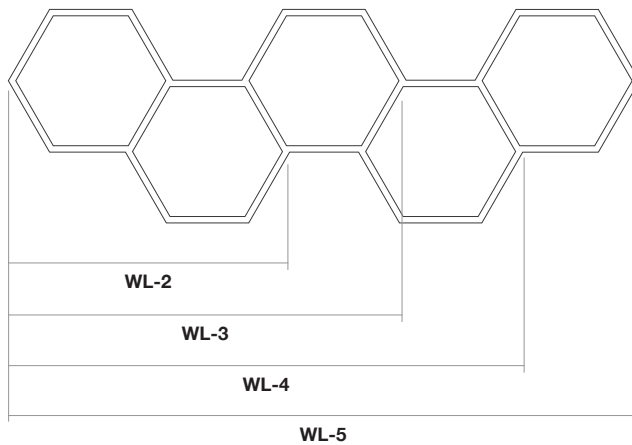

Linear Combinations

Line

Line 2

Line 3

Line 4

Hexagon Dimensions

Hexagon Size	A	B
Hex: 4Ft	99.6"	86.3"
Hex: 6Ft	147.6"	127.8"
Hex: 8Ft	195.6"	169.4"

Hex-Line Dimensions

Hexagon Size	L-2	L-3	L-4
Hex: 4Ft	170.3"	254.3"	338.3"
Hex: 6Ft	253.4"	379.0"	504.6"
Hex: 8Ft	336.6"	503.7"	670.8"

Note: Custom combinations (lengths) available

Wave-Line

Wave-Line 2

Wave-Line 3

Wave-Line 4

Wave-Line 5

Hexagon (2 units) Dimensions

Hexagon Size	A	B	C
Hex: 4Ft	86.3"	99.6"	128.3"
Hex: 6Ft	127.8"	147.6"	190.6"
Hex: 8Ft	195.6"	195.6"	253.0"

Wave-Line Dimensions

Hexagon Size	WL-2	WL-3	WL-4	WL-5
Hex: 4Ft	172.35"	245.1"	317.85"	390.6"
Hex: 6Ft	265.35"	365.1"	473.85"	582.60"
Hex: 8Ft	340.35"	485.1"	629.85"	774.6"

Note: Custom combinations (lengths) available

X-Line

X-Line 2

X-Line 3

X-Line 4

Hexagon Dimensions

Hexagon Size	A	B
Hex: 4Ft	86.3"	99.6"
Hex: 6Ft	127.8"	147.6"
Hex: 8Ft	169.4"	195.6"

X-Line Dimensions