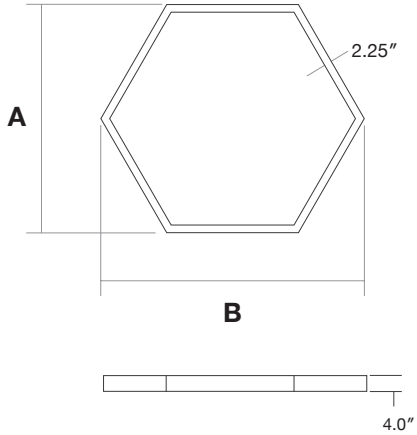

Linear Combinations

Line

Line 2

Line 3

Line 4

Hexagon Dimensions

Hexagon Size	A	B
Hex: 4Ft	99.6"	86.3"
Hex: 6Ft	147.6"	127.8"
Hex: 8Ft	195.6"	169.4"

Hex-Line Dimensions

Wave-Line 5

Hexagon (2 units) Dimensions

Hexagon Size	A	B	C
Hex: 4Ft	86.3"	99.6"	128.3"
Hex: 6Ft	127.8"	147.6"	190.6"
Hex: 8Ft	195.6"	195.6"	253.0"

Wave-Line Dimensions

Hexagon Size	WL-2	WL-3	WL-4	WL-5
Hex: 4Ft	172.35"	245.1"	317.85"	390.6"
Hex: 6Ft	265.35"	365.1"	473.85"	582.60"
Hex: 8Ft	340.35"	485.1"	629.85"	774.6"

Note: Custom combinations (lengths) available

X-Line

X-Line 2

X-Line 3

X-Line 4

Hexagon Dimensions

Hexagon Size	A	B
Hex: 4Ft	86.3"	99.6"
Hex: 6Ft	127.8"	147.6"
Hex: 8Ft	169.4"	195.6"

X-Line Dimensions

Hexagon Size	XL-2	XL-3	XL-4
Hex: 4Ft	196.6"	293.6"	390.6"
Hex: 6Ft	292.6"	437.6"	582.6"
Hex: 8Ft	388.6"	581.6"	774.6"

Note: Custom combinations (lengths) available

Ordering Options

Sample Configuration: DTL HEX - Line: HL 2 - 6Ft - D 250 - I 250 - 80 - 4K - U - FR - FR - WH - AC - DIMOFF - N - 2 - N - 5WIRE - CL - 6 - WH