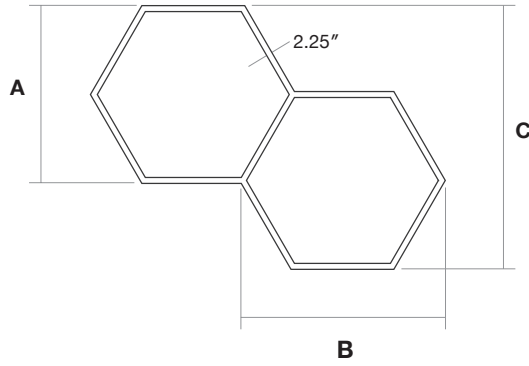

Linear Combinations

Line

Line 2

Line 3

Line 4

Hexagon Dimensions

Hexagon Size	A	B
Hex: 4Ft	99.6"	86.3"
Hex: 6Ft	147.6"	127.8"
Hex: 8Ft	195.6"	169.4"

Hex-Line Dimensions

Hexagon Size	L-2	L-3	L-4
Hex: 4Ft	170.3"	254.3"	338.3"
Hex: 6Ft	253.4"	379.0"	504.6"
Hex: 8Ft	336.6"	503.7"	670.8"

Note: Custom combinations (lengths) available

Wave-Line

Wave-Line 2

Wave-Line 3

Wave-Line 4

Wave-Line 5

Hexagon (2 units) Dimensions

Hexagon Size	A	B	C
Hex: 4Ft	86.3"	99.6"	128.3"
Hex: 6Ft	127.8"	147.6"	190.6"
Hex: 8Ft	195.6"	195.6"	253.0"

Wave-Line Dimensions

Hexagon Size	WL-2	WL-3	WL-4	WL-5
Hex: 4Ft	172.35"	245.1"	317.85"	390.6"
Hex: 6Ft	265.35"	365.1"	473.85"	582.60"
Hex: 8Ft	340.35"	485.1"	629.85"	774.6"

Note: Custom combinations (lengths) available

X-Line

X-Line 2

X-Line 3

X-Line 4

Hexagon Dimensions

Hexagon Size	A	B
Hex: 4Ft	86.3"	99.6"
Hex: 6Ft	127.8"	147.6"
Hex: 8Ft	169.4"	195.6"

X-Line Dimensions