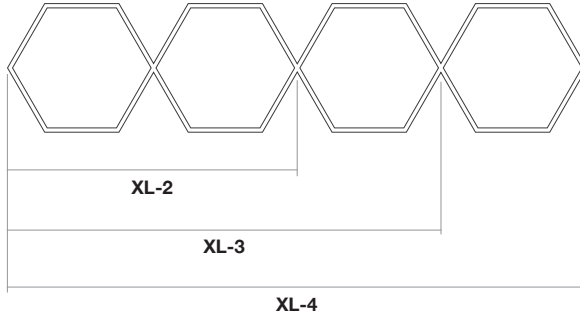

Linear Combinations

Line

Line 2

Line 3

Line 4

Hexagon Dimensions

Hexagon Size	A	B
Hex: 4Ft	99.6"	86.3"
Hex: 6Ft	147.6"	127.8"
Hex: 8Ft	195.6"	169.4"

Hex-Line Dimensions

Wave-Line 5

Hexagon (2 units) Dimensions

Hexagon Size	A	B	C
Hex: 4Ft	86.3"	99.6"	128.3"
Hex: 6Ft	127.8"	147.6"	190.6"
Hex: 8Ft	195.6"	195.6"	253.0"

Wave-Line Dimensions

Hexagon Size	WL-2	WL-3	WL-4	WL-5
Hex: 4Ft	172.35"	245.1"	317.85"	390.6"
Hex: 6Ft	265.35"	365.1"	473.85"	582.60"
Hex: 8Ft	340.35"	485.1"	629.85"	774.6"

Note: Custom combinations (lengths) available

X-Line

X-Line 2

X-Line 3

X-Line 4

Hexagon Dimensions

Hexagon Size	A	B
Hex: 4Ft	86.3"	99.6"
Hex: 6Ft	127.8"	147.6"
Hex: 8Ft	169.4"	195.6"

X-Line Dimensions

Hexagon Size	XL-2	XL-3	XL-4
Hex: 4Ft	196.6"	293.6"	390.6"
Hex: 6Ft	292.6"	437.6"	582.6"
Hex: 8Ft	388.6"	581.6"	774.6"

Note: Custom combinations (lengths) available

Ordering Options

Sample Configuration: DTL HEX - Line: HL 2 - 6Ft - D 250 - I 250 - 80 - 4K - U - FR - FR - WH - AC - DIMOFF - N - 2 - N - 5WIRE - CL - 6 - WH