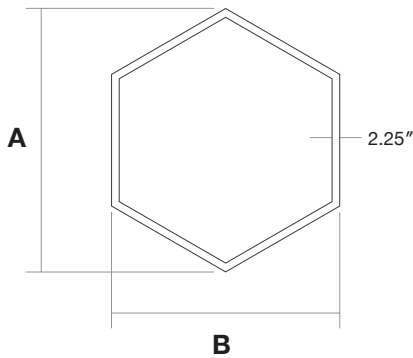

Linear Combinations

Line

Line 2

Line 3

Line 4

Hexagon Dimensions

Hexagon Size	A	B
Hex: 4Ft	99.6"	86.3"
Hex: 6Ft	147.6"	127.8"
Hex: 8Ft	195.6"	169.4"

Hex-Line Dimensions

Hexagon Size	L-2	L-3	L-4
Hex: 4Ft	170.3"	254.3"	338.3"
Hex: 6Ft	253.4"	379.0"	504.6"
Hex: 8Ft	336.6"	503.7"	670.8"

Note: Custom combinations (lengths) available

Wave-Line

Wave-Line 2

Wave-Line 3

Wave-Line 4

Wave-Line 5

Hexagon (2 units) Dimensions

Hexagon Size	A	B	C
Hex: 4Ft	86.3"	99.6"	128.3"
Hex: 6Ft	127.8"	147.6"	190.6"
Hex: 8Ft	195.6"	195.6"	253.0"

Wave-Line Dimensions

Hexagon Size	WL-2	WL-3	WL-4	WL-5
Hex: 4Ft	172.35"	245.1"	317.85"	390.6"
Hex: 6Ft	265.35"	365.1"	473.85"	582.60"
Hex: 8Ft	340.35"	485.1"	629.85"	774.6"

Note: Custom combinations (lengths) available

X-Line

X-Line 2

X-Line 3

X-Line 4

Hexagon Dimensions

Hexagon Size	A	B
Hex: 4Ft	86.3"	99.6"
Hex: 6Ft	127.8"	147.6"
Hex: 8Ft	169.4"	195.6"

X-Line Dimensions